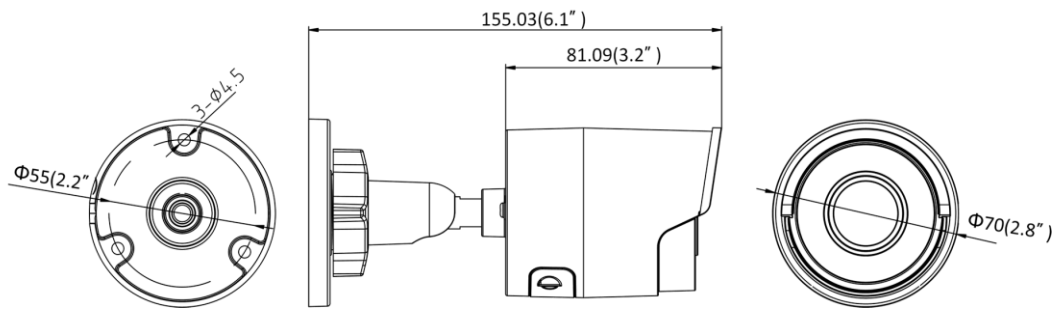

Dimension

Accessory