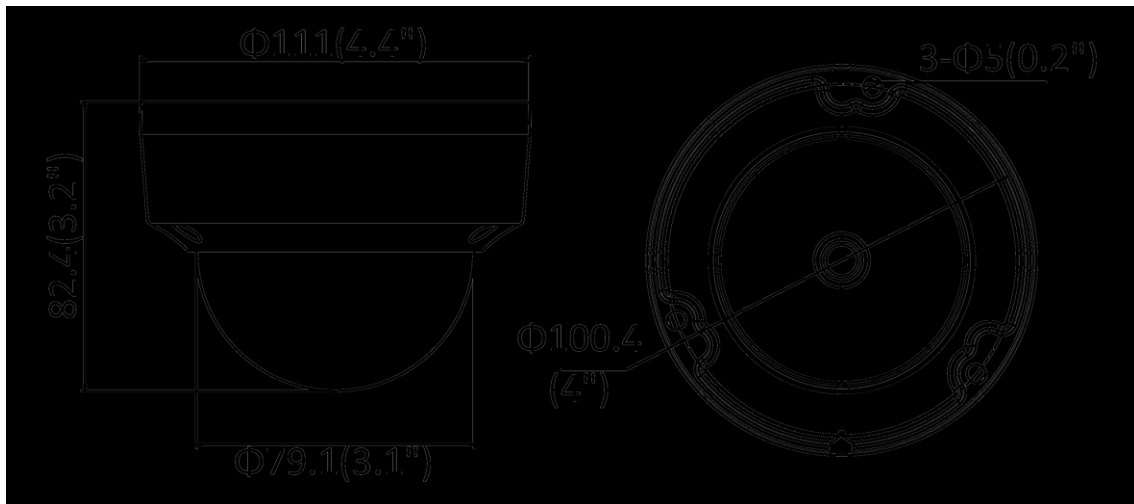

Dimensions	Camera: $\Phi 111 \times 82.4 \text{ mm}$ ($\Phi 4.4" \times 3.2"$) Package: $134 \times 134 \times 108 \text{ mm}$ ($5.3" \times 5.3" \times 4.3"$)
Weight	Camera: Approx. 610 g (1.3 lb.) With Package: Approx. 820 g (1.8 lb.)

Dimension

Unit: mm(inch)

Accessory